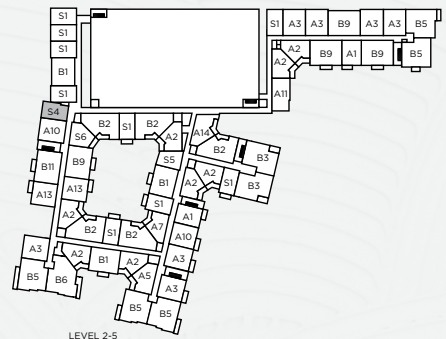

S4

Floor plans are artist's rendering and are for marketing purposes and are to be used as a guide only. All dimensions are approximate. Window placement, balcony configuration, closets sizes, unit features and actual product and specifications may vary slightly within each plan. Prices and availability are subject to change. At your request, we are happy to discuss specific unit modifications or accommodations.