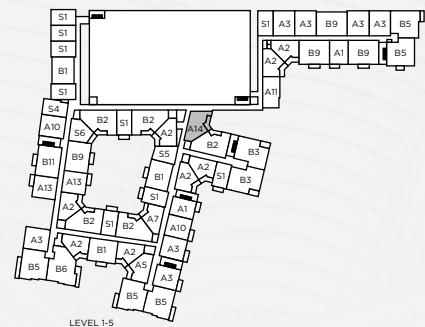

A14

Floor plans are artist's rendering and are for marketing purposes and are to be used as a guide only. All dimensions are approximate. Window placement, balcony configuration, closets sizes, unit features and actual product and specifications may vary slightly within each plan. Prices and availability are subject to change. At your request, we are happy to discuss specific unit modifications or accommodations.