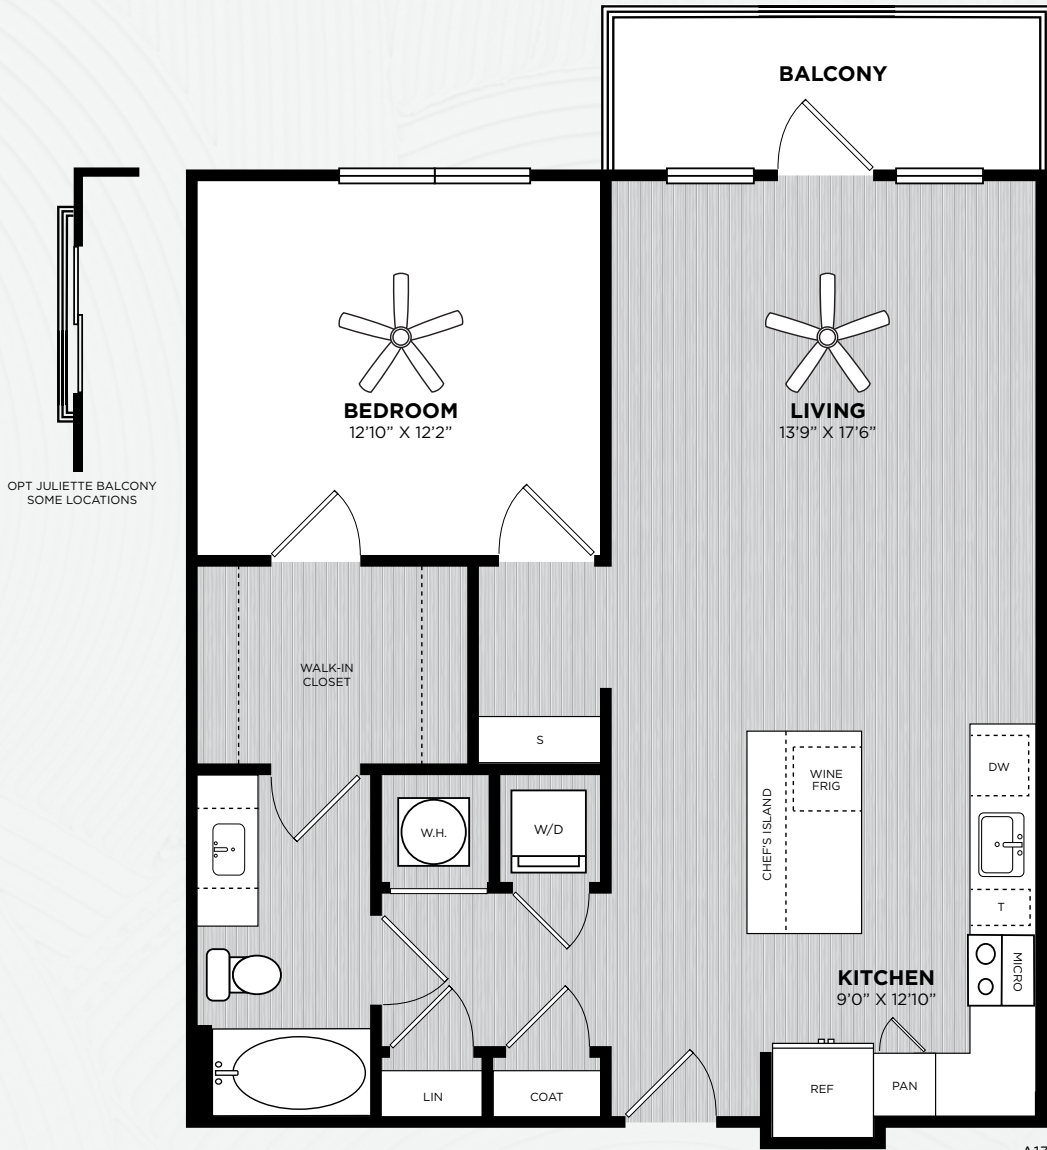

ALEXAN AVONDALE

GOSE

1 BEDROOM

1 BATH

870 S.F.

A13

Floor plans are artist's rendering and are for marketing purposes and are to be used as a guide only. All dimensions are approximate. Window placement, balcony configuration, closets sizes, unit features and actual product and specifications may vary slightly within each plan. Prices and availability are subject to change. At your request, we are happy to discuss specific unit modifications or accommodations.