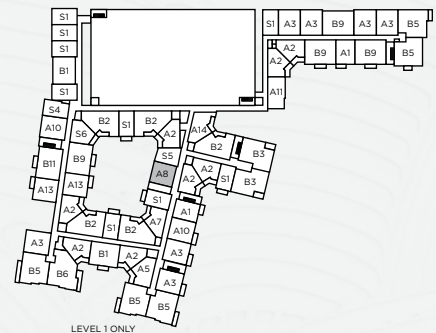

A8

Floor plans are artist's rendering and are for marketing purposes and are to be used as a guide only. All dimensions are approximate. Window placement, balcony configuration, closets sizes, unit features and actual product and specifications may vary slightly within each plan. Prices and availability are subject to change. At your request, we are happy to discuss specific unit modifications or accommodations.