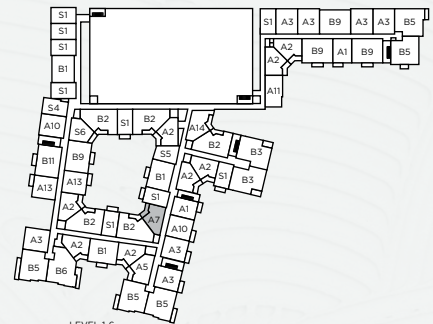

## BLONDE

1 BEDROOM

1 BATH

734 S.F.

A7

LEVEL 1-6

Floor plans are artist's rendering and are for marketing purposes and are to be used as a guide only. All dimensions are approximate. Window placement, balcony configuration, closets sizes, unit features and actual product and specifications may vary slightly within each plan. Prices and availability are subject to change. At your request, we are happy to discuss specific unit modifications or accommodations.