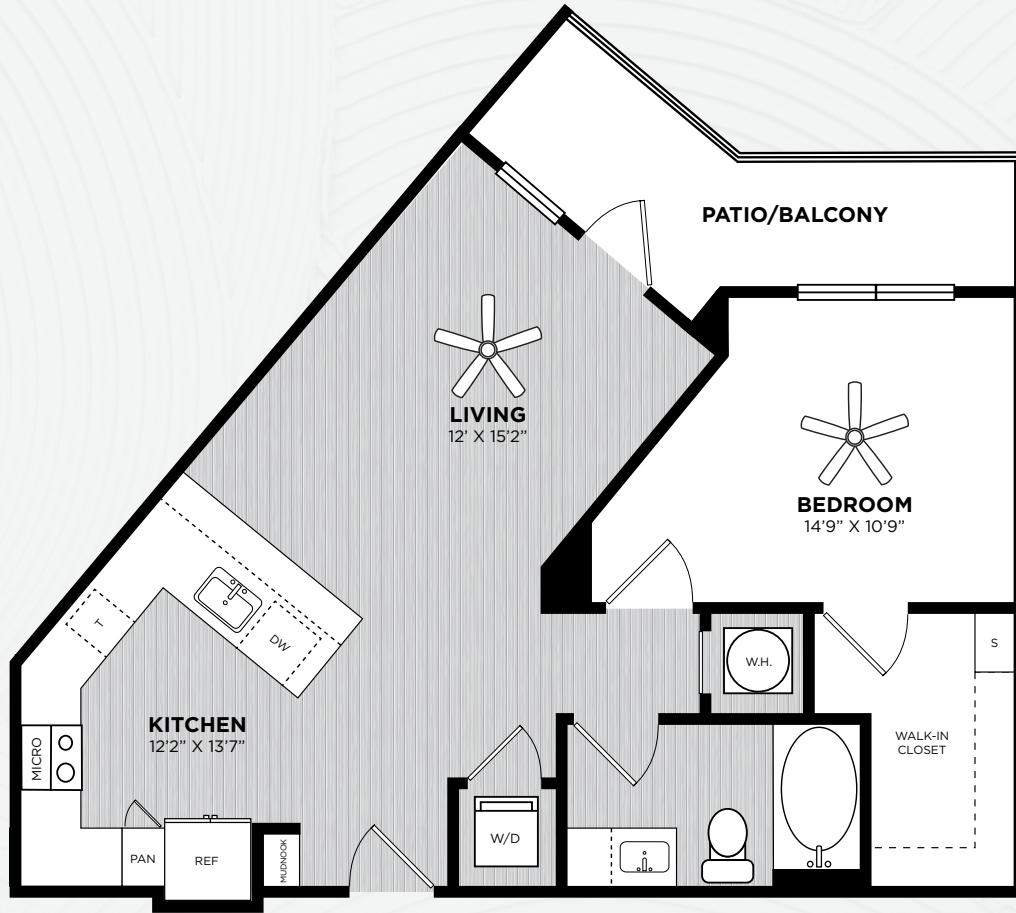

## BLONDE

1 BEDROOM

1 BATH

734 S.F.

A7

LEVEL 1-6

Floor plans are artist's rendering and are for marketing purposes and are to be used as a guide only. All dimensions are approximate. Window placement, balcony configuration, closets sizes, unit features and actual product and specifications may vary slightly within each plan. Prices and availability are subject to change. At your request, we are happy to discuss specific unit modifications or accommodations.